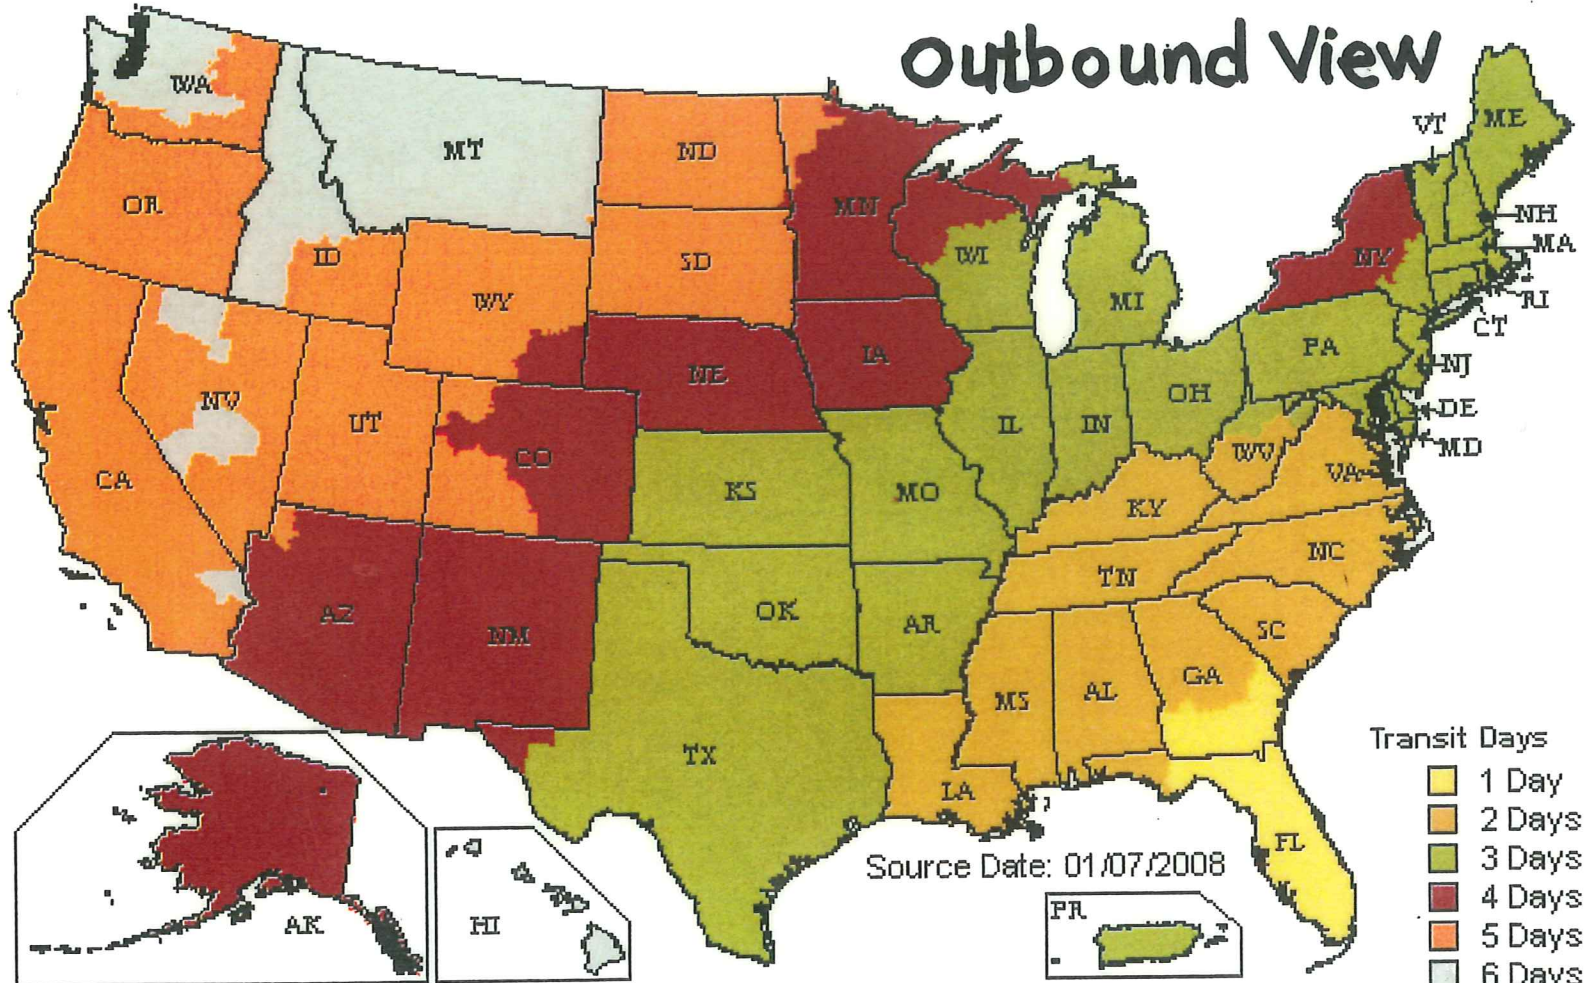

U.S. Ground Map Results

Business days in transit from: PALM COAST, FL 32164

Service Map colors may vary due to differences in hardware and software. This map is a general representation of UPS Ground transit times. For service availability and to calculate the delivery time for a package shipped between a specific origin and destination worldwide, select **Calculate Time & Cost** in the **Shipping** tab.