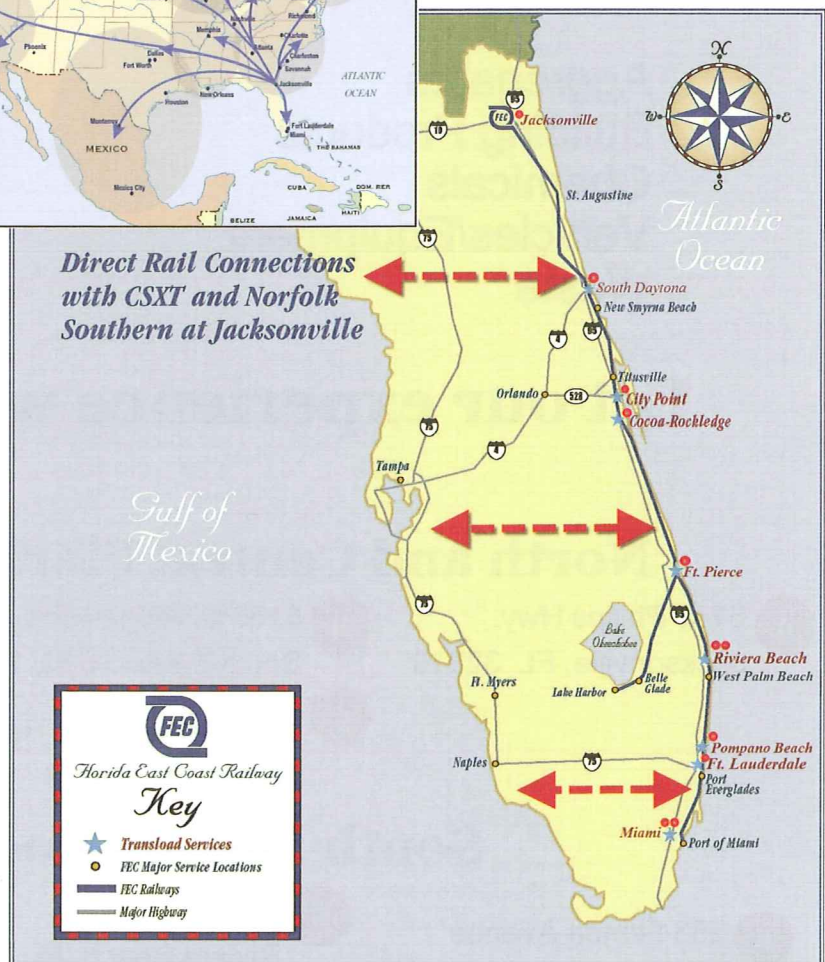

FEC Service Area Map