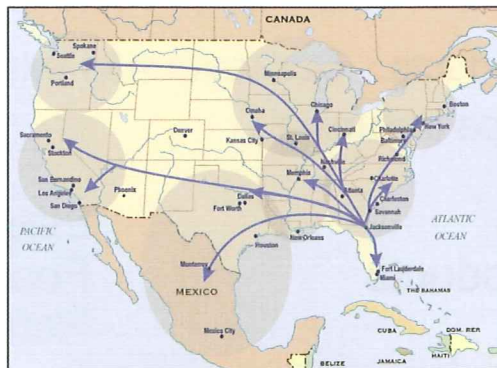

Florida East Coast Railway

OUR TRANSLOAD NETWORK

**If Florida is in your plans,
we have you covered!**

Our scheduled network allows the timely, safe and damage-free movement of your products. Our team has extensive experience with many commodity groups including...

A 6140 Philips Hwy.
Jacksonville, FL 32216

B 3100 S. Ridgewood Ave.
South Daytona, FL 32119

D 317 Rosa L. Jones Blvd.
Cocoa, FL 32922

C 3325 Beau Geste Rd.
Cocoa, FL 32926

South Florida Locations

E 253 Florida Avenue
Ft. Pierce, FL 34950

G 1160 W 13th St.
Riviera Beach, FL 33404

J 7210 NW 77 Street
Miami, FL 33166

F 1481 W 15th Street
Riviera Beach, FL 33404

H 1263 Hammondville Rd.
Pompano Bch., FL 33069

K 6885 NW 25 St.
Miami, FL 33122

I 1801 SW 1st Avenue
Ft. Lauderdale, FL 33315

Florida East Coast Railway

TRANSLOAD SERVICES

FEC is a premier logistics-solutions provider to and from the entire Florida market.

The Florida East Coast Railway provides you:

- A **Green** Cost - Effective Solution
- Exceptional Service through our Scheduled Network
- Extensive access to Transloading, Warehouse and Bulk Services
- Integrated Logistics Capabilities offering Multi-Modal Flexibility to connect you to *Anywhere in the World*
- Industrial Development experts to assist you in achieving the economies of rail transportation